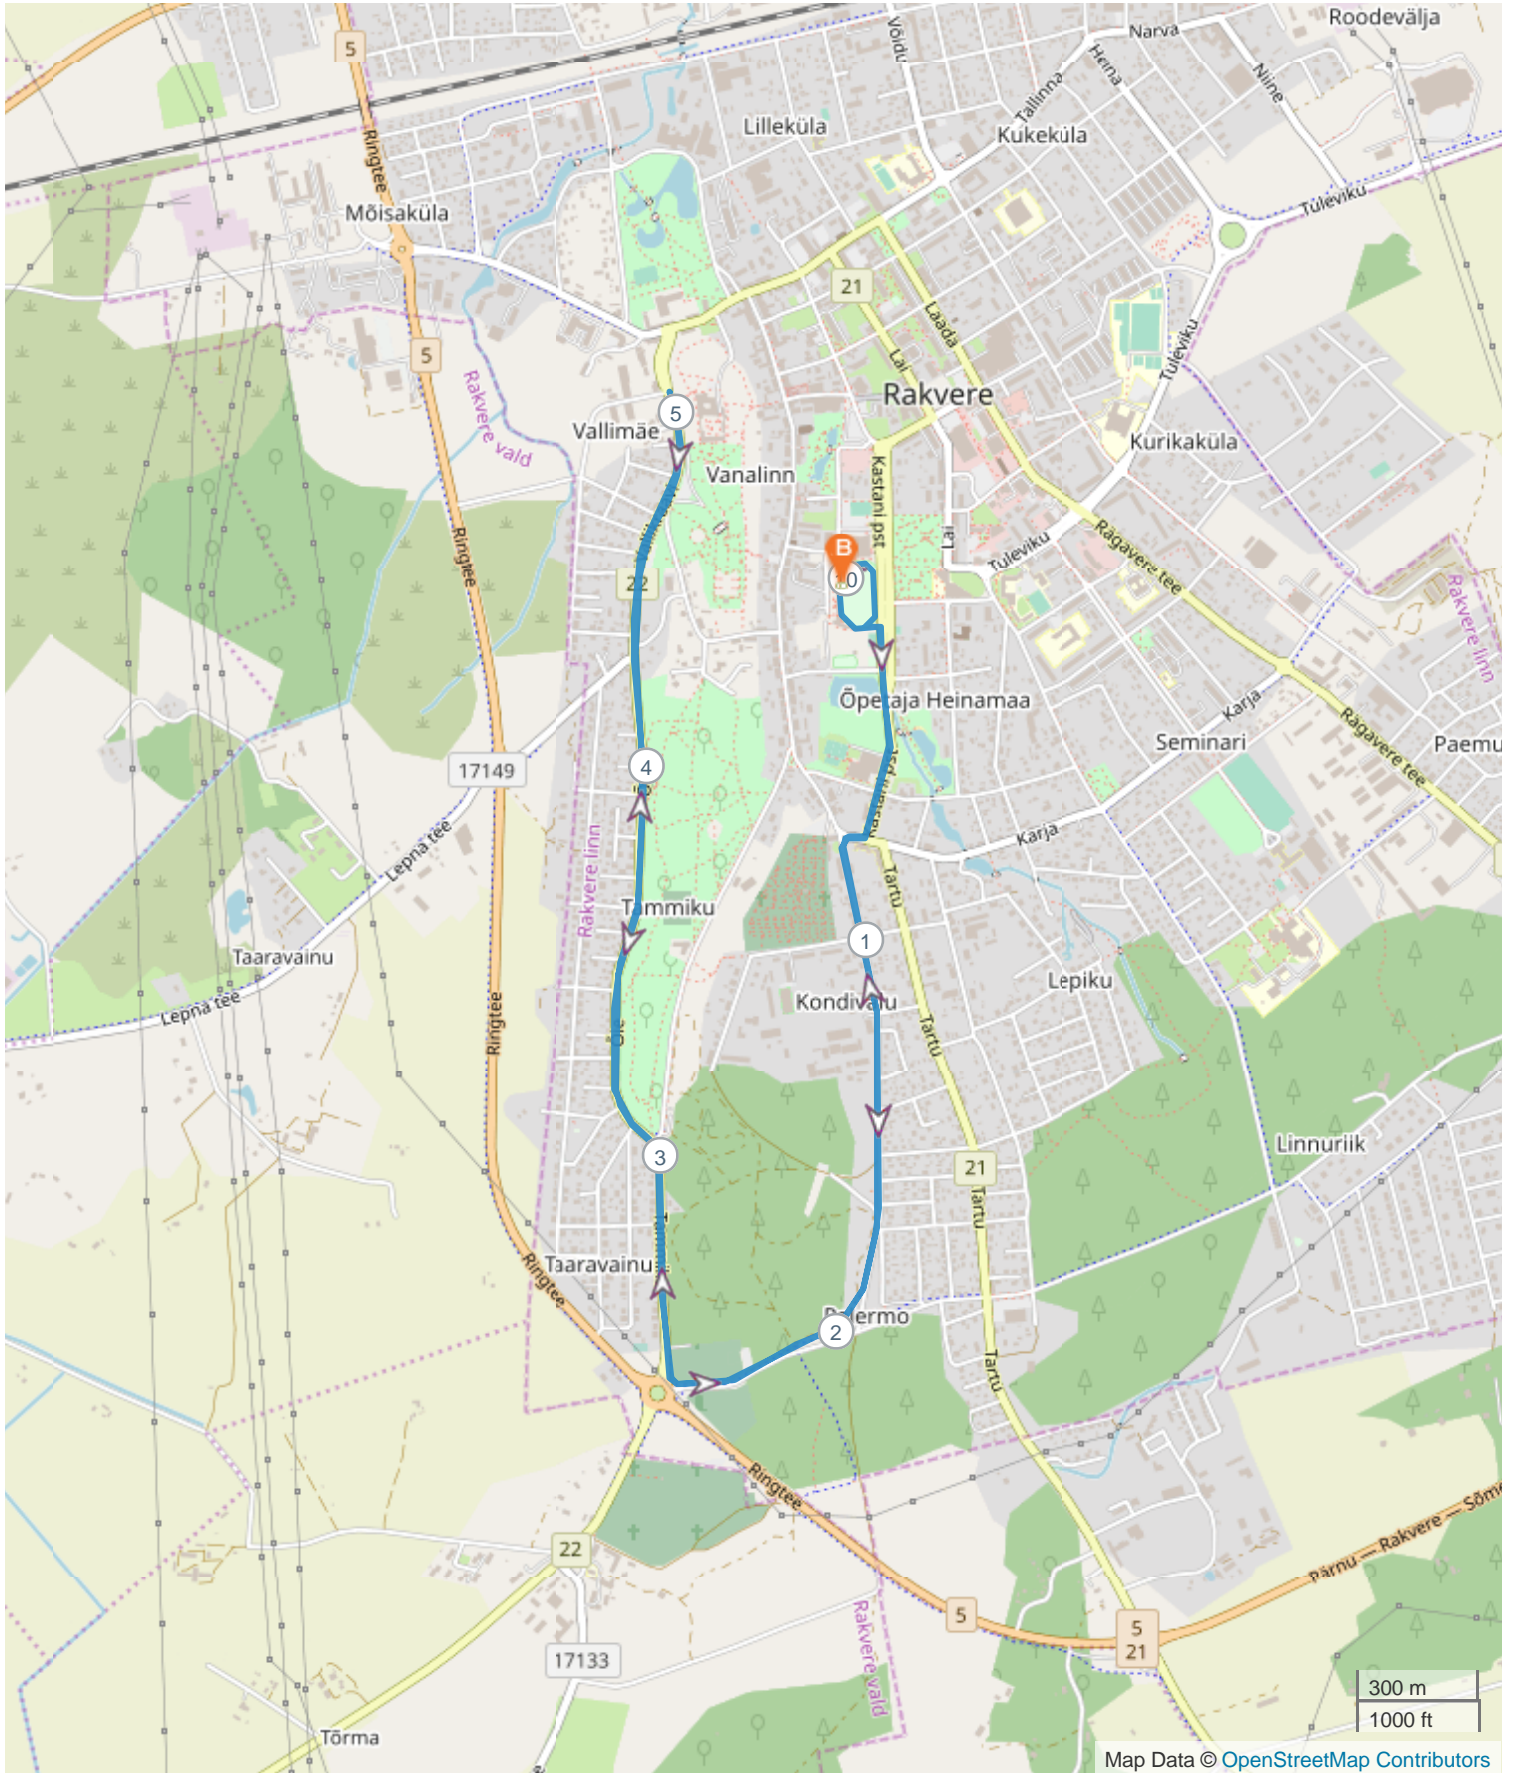

# Unnamed Route

## ROUTE INFORMATION

---

ROUTE LENGTH 10.036 km

START **LAT: 59.343851, LNG: 26.357482**

## ROUTE DIRECTIONS

No	Km	Turn	Directions
1	10.036		FINISH